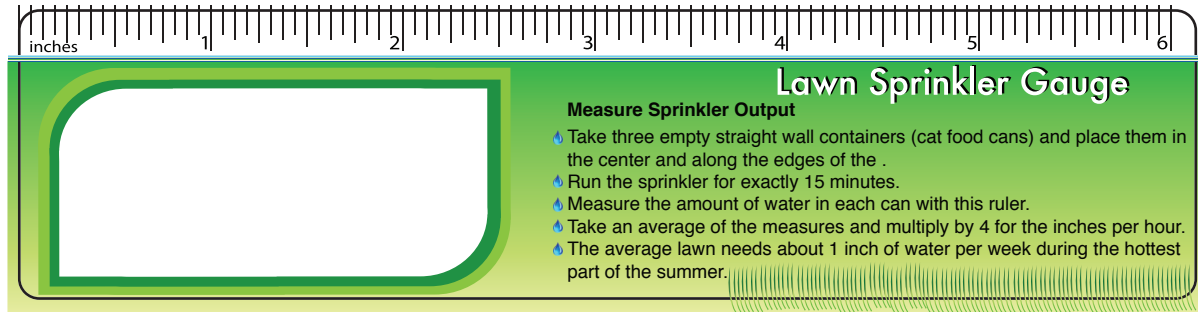

Product Information

Product Name: Custom Lawn Ruler

Imprint Area: 2.48" x 1"

SKU: WR-060-Lawn-G

Front

Back