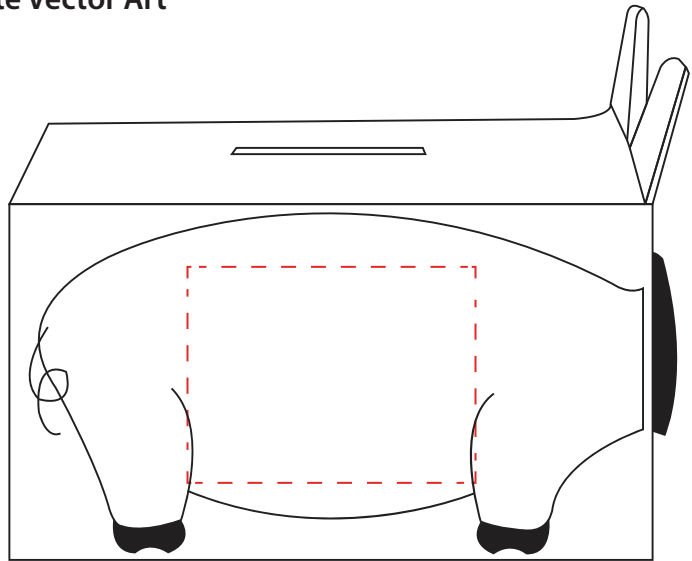

**Product Information**

**Product Name:** Corrugated Piggy Bank

**Imprint Area:** 2.0" x 1.5"

**SKU:** C-PB

**Black & White Vector Art**

**IMPRINT AREA:  
2" x 1 1/2"**

**ALT. IMPRINT AREA:  
2" x 1 1/2"**

scaled proportionally