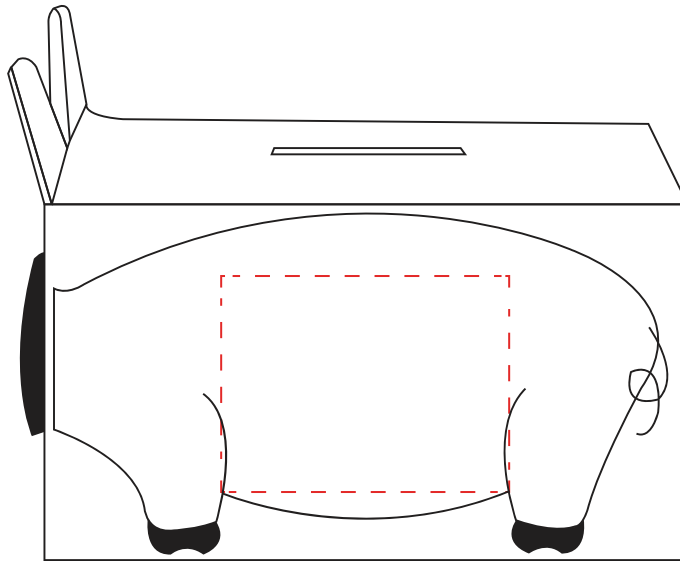

**Product Information**

**Product Name:** Corrugated Piggy Bank

**Imprint Area:** 2.0" x 1.5"

**SKU:** C-PB

**Black & White Vector Art**

**IMPRINT AREA:  
2" x 1 1/2"**

**ALT. IMPRINT AREA:  
2" x 1 1/2"**

scaled proportionally