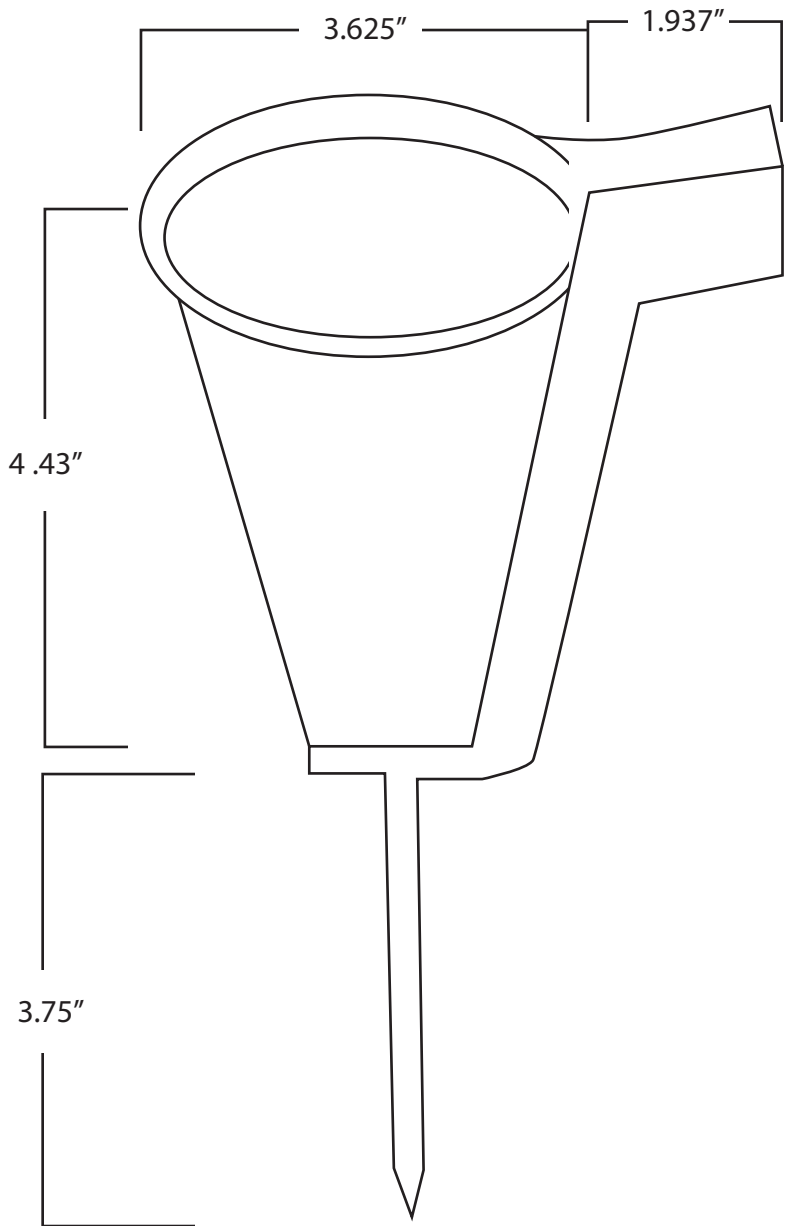

Product Information	Product Name: Pro Rain Gauge / Collection Cup
	Imprint Area: 1.0" x 1.25" SKU: RG-200-C

Specs

NEW RESOURCES GROUP

P.O. Box 320049 Fairfield, CT 06825

toll free: 888.674.4332 fax: 203.366.1004 email: bill@nrgideas.com | info@nrgideas.com